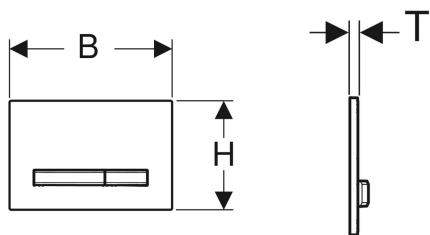

## Geberit Sigma50 flush plate for dual flush, metal colour brass

Example image

### Scope of delivery

- Mounting frame
- 2 distance bolts
- 2 actuator rods

Art. no.	Colour / surface	Material designation	B	H	T	
115.672.11.2	Base plate and buttons: brass Cover plate: white	Die-cast zinc / plastic	24.6 cm	16.4 cm	1.3 cm	
115.672.DW.2	Base plate and buttons: brass Cover plate: black	Die-cast zinc / plastic	24.6 cm	16.4 cm	1.3 cm	
115.672.JM.2	Base plate and buttons: brass Cover plate: Mustang slate	Die-cast zinc / slate (natural product)	24.6 cm	16.4 cm	1.4 cm	
115.672.JV.2	Base plate and buttons: brass Cover plate: concrete look	Die-cast zinc / ceramic	24.6 cm	16.4 cm	1.4 cm	
115.672.JX.2	Base plate and buttons: brass Cover plate: black walnut	Die-cast zinc / wood (natural product)	24.6 cm	16.4 cm	1.4 cm	
115.672.00.2	Base plate and buttons: brass Cover plate: customised	Die-cast zinc	24.6 cm	16.4 cm	1 cm	
115.672.QF.2	Base plate and buttons: brass Cover plate: brass, brushed, easy-to-clean coated	Die-cast zinc / brass	24.6 cm	16.4 cm	1.2 cm	New

- The colour and structure of natural products may vary
- Delivery time: 6 weeks

- Art. no. 115.788.00.2 - for custom-made inlay to be sourced by customer, maximum depth 4 mm, template included. Customised inlays can be sourced from DIY Splashbacks - [www.diysplashbacks.co.uk/geberit-flush-plates](http://www.diysplashbacks.co.uk/geberit-flush-plates)